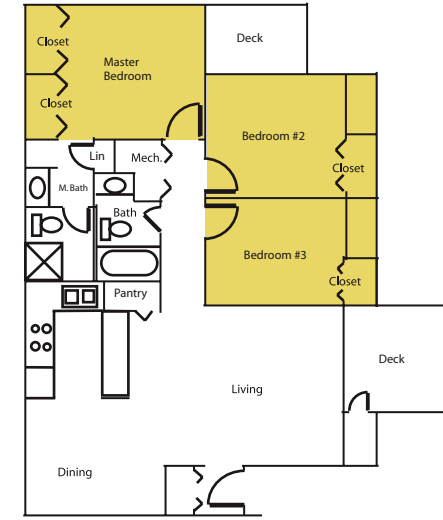

One Bedroom
881 square feet

\$ _____

Two Bedroom
961 square feet

\$ _____

Three Bedroom
1228 square feet

\$ _____

**CHATEAU
APARTMENTS**

6101 osuna road ne
albuquerque, new mexico 87109
505.883.0864 telephone
505.830.4882 facsimile
chateau@pmiforward.com