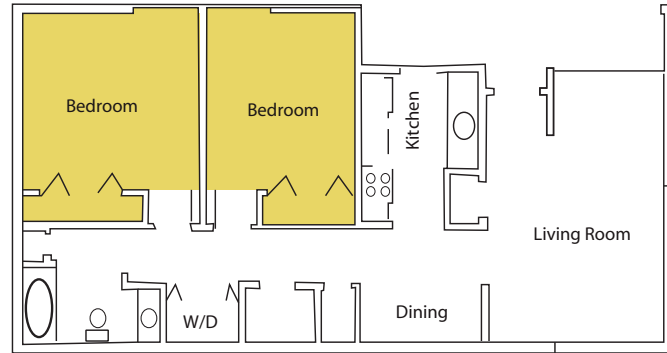

One Bedroom
881 square feet

\$ _____

Two Bedroom
961 square feet

\$ _____

Three Bedroom
1228 square feet

\$ _____

**CHATEAU
APARTMENTS**

6101 osuna road ne
albuquerque, new mexico 87109
505.883.0864 telephone
505.830.4882 facsimile
chateau@pmiforward.com