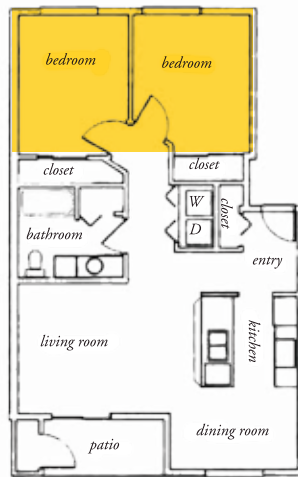

1 bedroom • 1 bath
 690 square feet
 \$ _____

2 bedroom • 1 bath
 889 square feet
 \$ _____

3 bedroom • 2 bath
 1125 square feet
 \$ _____

STONEGATE APARTMENTS

6102 n road 68
 pasco, washington 99301
 509.545.5720 telephone
 509.545.5766 facsimile
stonegate@pmiforward.com