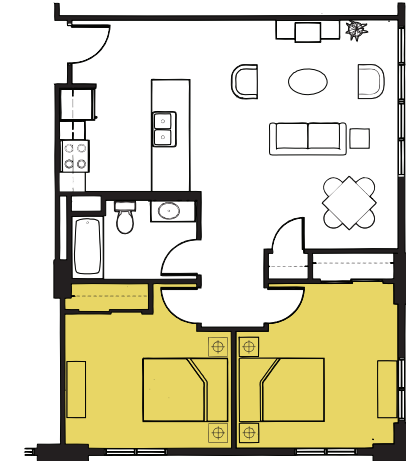

studio • 1 bath
400-500 square feet
\$ _____

1 bedroom • 1 bath
671 square feet
\$ _____

2 bedroom • 1 bath
933 square feet
\$ _____

BROADWAY PLAZA
APARTMENTS
2330 broadway
denver, colorado 80205
303.298.1329 telephone
303.298.1323 facsimile
broadwayplaza@pmiforward.co