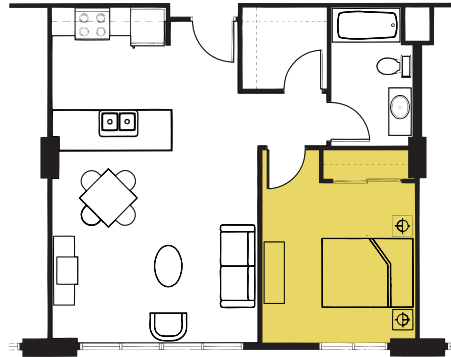

studio • 1 bath
400-500 square feet
\$ _____

1 bedroom • 1 bath
671 square feet
\$ _____

2 bedroom • 1 bath
933 square feet
\$ _____

BROADWAY PLAZA
APARTMENTS
2330 broadway
denver, colorado 80205
303.298.1329 telephone
303.298.1323 facsimile
broadwayplaza@pmiforward.co