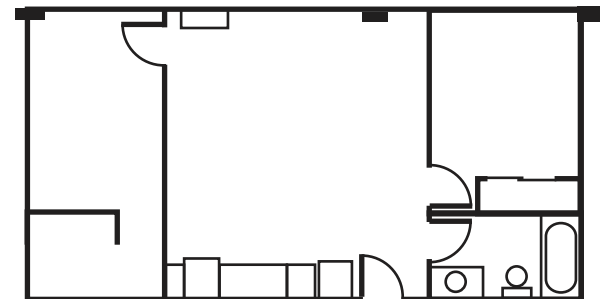

typical studio • 1 bath
496-552 square feet
\$ _____

typical 1 bedroom • 1 bath
698-740 square feet
\$ _____

typical 2 bedroom • 1 bath
843-1051 square feet
\$ _____

**BLAKE STREET
APARTMENTS**

2632 blake street
denver, colorado 80205
303.333.3384 telephone
303.913.2000 facsimile
blakestreet@pmiforward.com