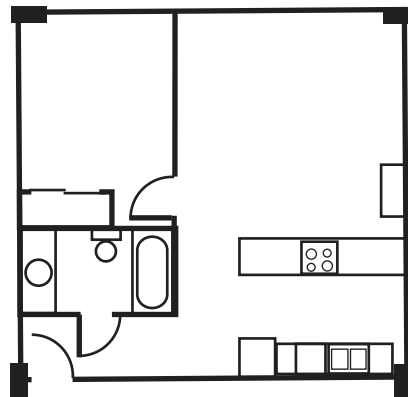

typical studio • 1 bath
496-552 square feet
\$ _____

typical 1 bedroom • 1 bath
698-740 square feet
\$ _____

typical 2 bedroom • 1 bath
843-1051 square feet
\$ _____

**BLAKE STREET
APARTMENTS**

2632 blake street
denver, colorado 80205
303.333.3384 telephone
303.913.2000 facsimile
blakestreet@pmiforward.com