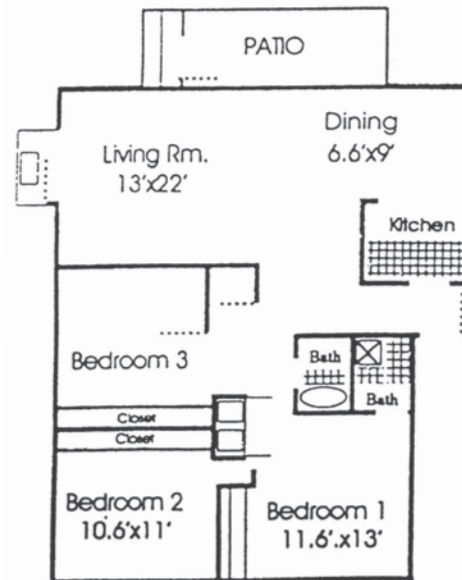

Sundance Village
 6500 W Charleston Blvd.
 N. Las Vegas, NV. 89146
 702-870-1982
 www.callushome.net

Call Us Home

1 bedroom • 1 bath
 700 square feet

2 bedroom • 1 bath
 816 square feet

2 bedroom • 2 bath
 978 square feet

3 bedroom • 2 bath
 1194 square feet

EQUAL HOUSING
 OPPORTUNITY