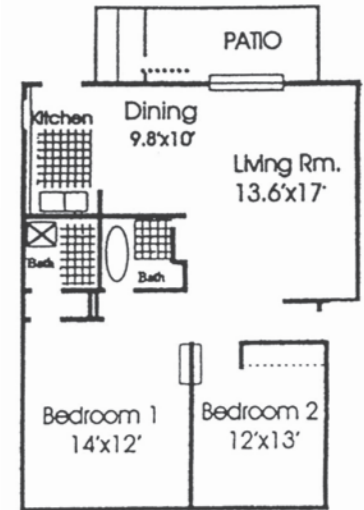

Sundance Village
 6500 W Charleston Blvd.
 N. Las Vegas, NV. 89146
 702-870-1982
 www.callushome.net

Call Us Home

1 bedroom • 1 bath
 700 square feet

2 bedroom • 1 bath
 816 square feet

2 bedroom • 2 bath
 978 square feet

3 bedroom • 2 bath
 1194 square feet

EQUAL HOUSING
 OPPORTUNITY